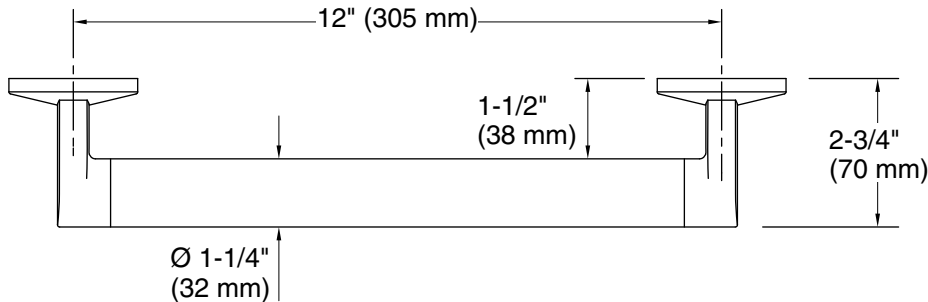

Technical Information

All product dimensions are nominal.

Installation Type: Wall-mount

Material: Zinc, Stainless Steel

Notes

Install this product according to the installation instructions.

WARNING: Risk of personal injury. The wall plates on the grab bar must be mounted to a brace between the wall studs. This will ensure that the weight of the user is adequately supported.

ADA compliant when installed to the specific requirements of these regulations.