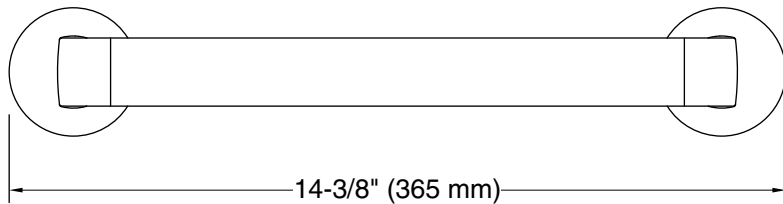

Technical Information

All product dimensions are nominal.

Installation Type: Wall-mount

Material: Zinc, Stainless Steel

Notes

Install this product according to the installation instructions.

WARNING: Risk of personal injury. The wall plates on the grab bar must be mounted to a brace between the wall studs. This will ensure that the weight of the user is adequately supported.

ADA compliant when installed to the specific requirements of these regulations.